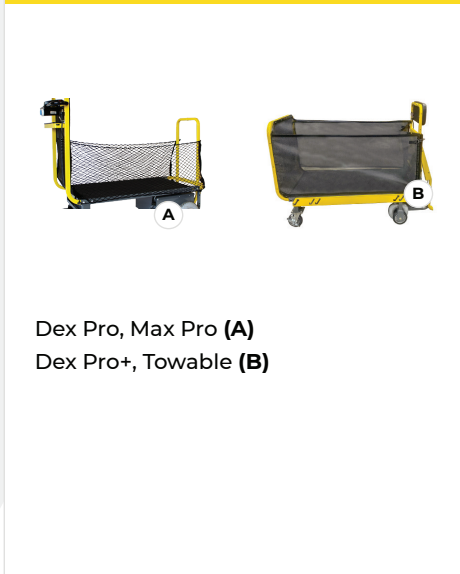

DEX PRO+

Burden carrier w/ detachable trailer

Deck size: 50" x 30"
1,100 lbs. overall capacity
52.5" turn radius
94.5" L x 31" W x 62" H

DEX PRO

Burden carrier w/ affixed trailer

Deck size: 40" x 22"
1,100 lbs. overall capacity
42.5" turn radius
81" L x 26" W x 62" H

DEX HD

Tow tractor

3,000 lbs. overall capacity
46" turn radius
53" L x 28" W x 82" H

DEX

Powered mover

1,500 lbs. overall capacity
41.5" turn radius
55" L x 26" W x 62" H

TRAILER
Dex Pro+, Towable

TRAILER SHELF
Dex Pro+, Towable

CUSTOM TRAILER
All models

STROBE LIGHT
Dex product line

BLUE LIGHT
Dex product line

FRONT BASKET
Dex product line

REAR BASKET
Dex product line

GUARD RAILS

NETTING OPTIONS

HITCH OPTIONS