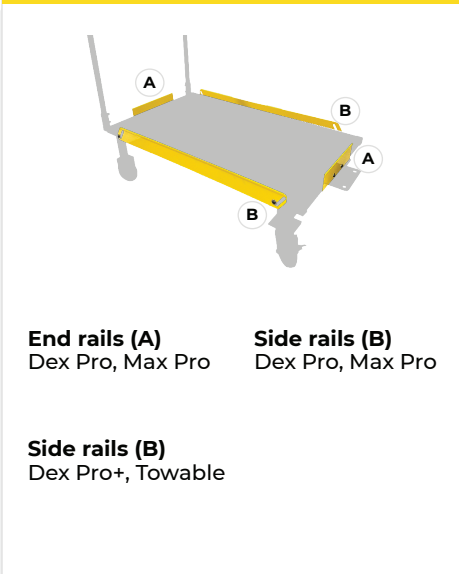

CUSTOM TRAILER
All models

STROBE LIGHT
Dex product line

BLUE LIGHT
Dex product line

FRONT BASKET
Dex product line

REAR BASKET
Dex product line

GUARD RAILS

NETTING OPTIONS

HITCH OPTIONS