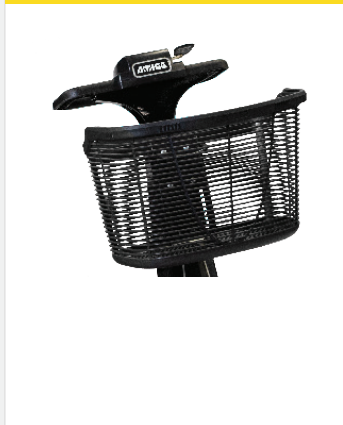

DEX PRO+

Burden carrier w/ detachable trailer

Deck size: 50" x 30"
1,100 lbs. overall capacity
52.5" turn radius
94.5" L x 31" W x 62" H

DEX PRO

Burden carrier w/ affixed trailer

Deck size: 40" x 22"
1,100 lbs. overall capacity
42.5" turn radius
81" L x 26" W x 62" H

MAX PRO

Powered platform truck

Deck size: 40" x 22"
1,100 lbs. overall capacity
Zero turn radius
53.25" L x 25.5" W x 47.5" H

DEX HD

Removable Lithium-Ion battery

3,000 lbs. overall capacity
46" turn radius
53" L x 28" W x 82" H
Off-board charger

DEX HD

Tow tractor

3,000 lbs. overall capacity
46" turn radius
53" L x 28" W x 82" H

DEX

Powered mover

1,500 lbs. overall capacity
41.5" turn radius
55" L x 26" W x 62" H

TRAILER
Dex Pro+, Towable

TRAILER SHELF
Dex Pro+, Towable

CUSTOM TRAILER
All models

STROBE LIGHT
Dex product line

BLUE LIGHT
Dex product line

FRONT BASKET
Dex product line

REAR BASKET
Dex product line

GUARD RAILS

NETTING OPTIONS

HITCH OPTIONS